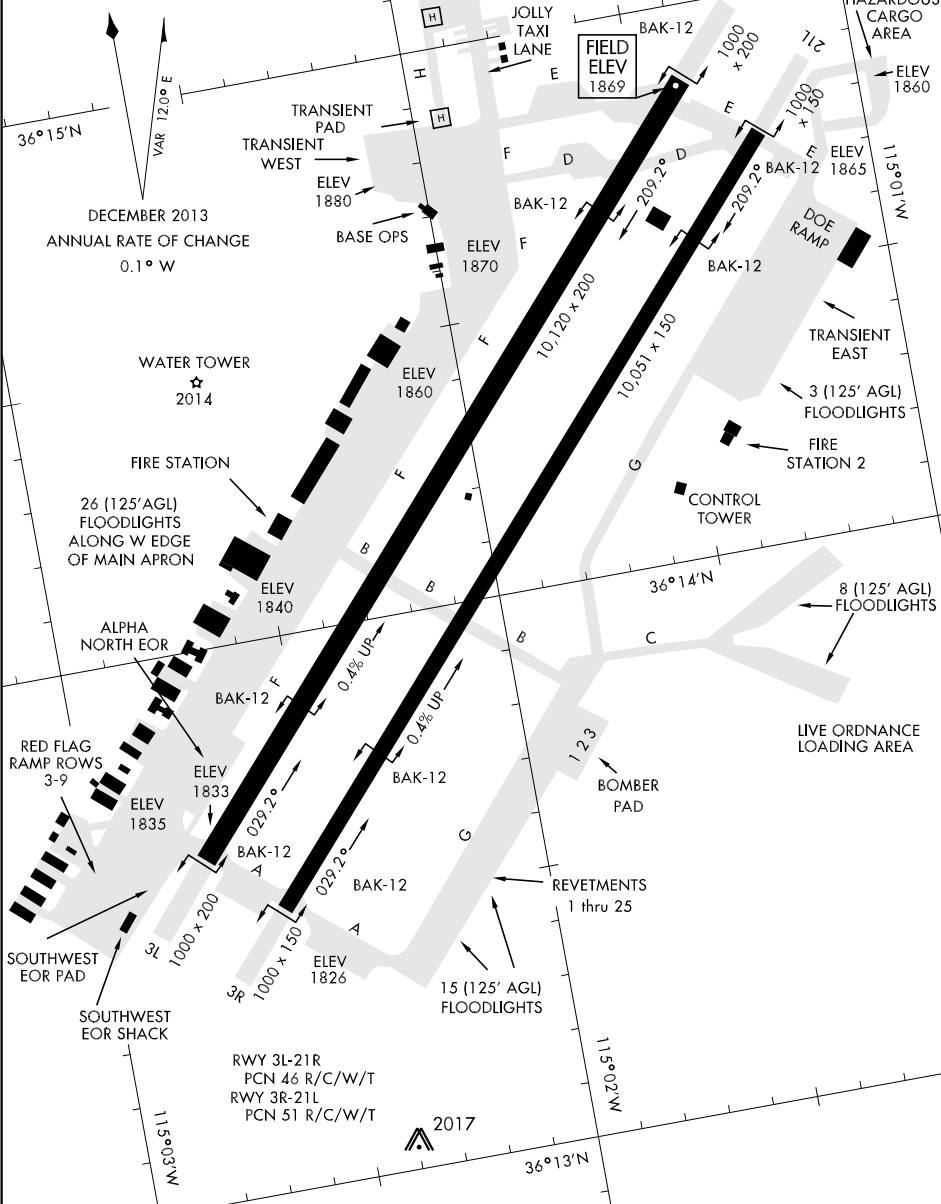

13346

AIRPORT DIAGRAM

AFD-227 [USAF]

LAS VEGAS, NEVADA

ATIS 270.1
NELLIS TOWER
132.55 327.0
GND CON
121.8 275.8
CLNC DEL
120.9 289.4

SW-4, 10 DEC 2015 to 07 JAN 2016

SW-4, 10 DEC 2015 to 07 JAN 2016

AIRPORT DIAGRAM

LAS VEGAS, NEVADA
NELLIS AFB (KLSV)