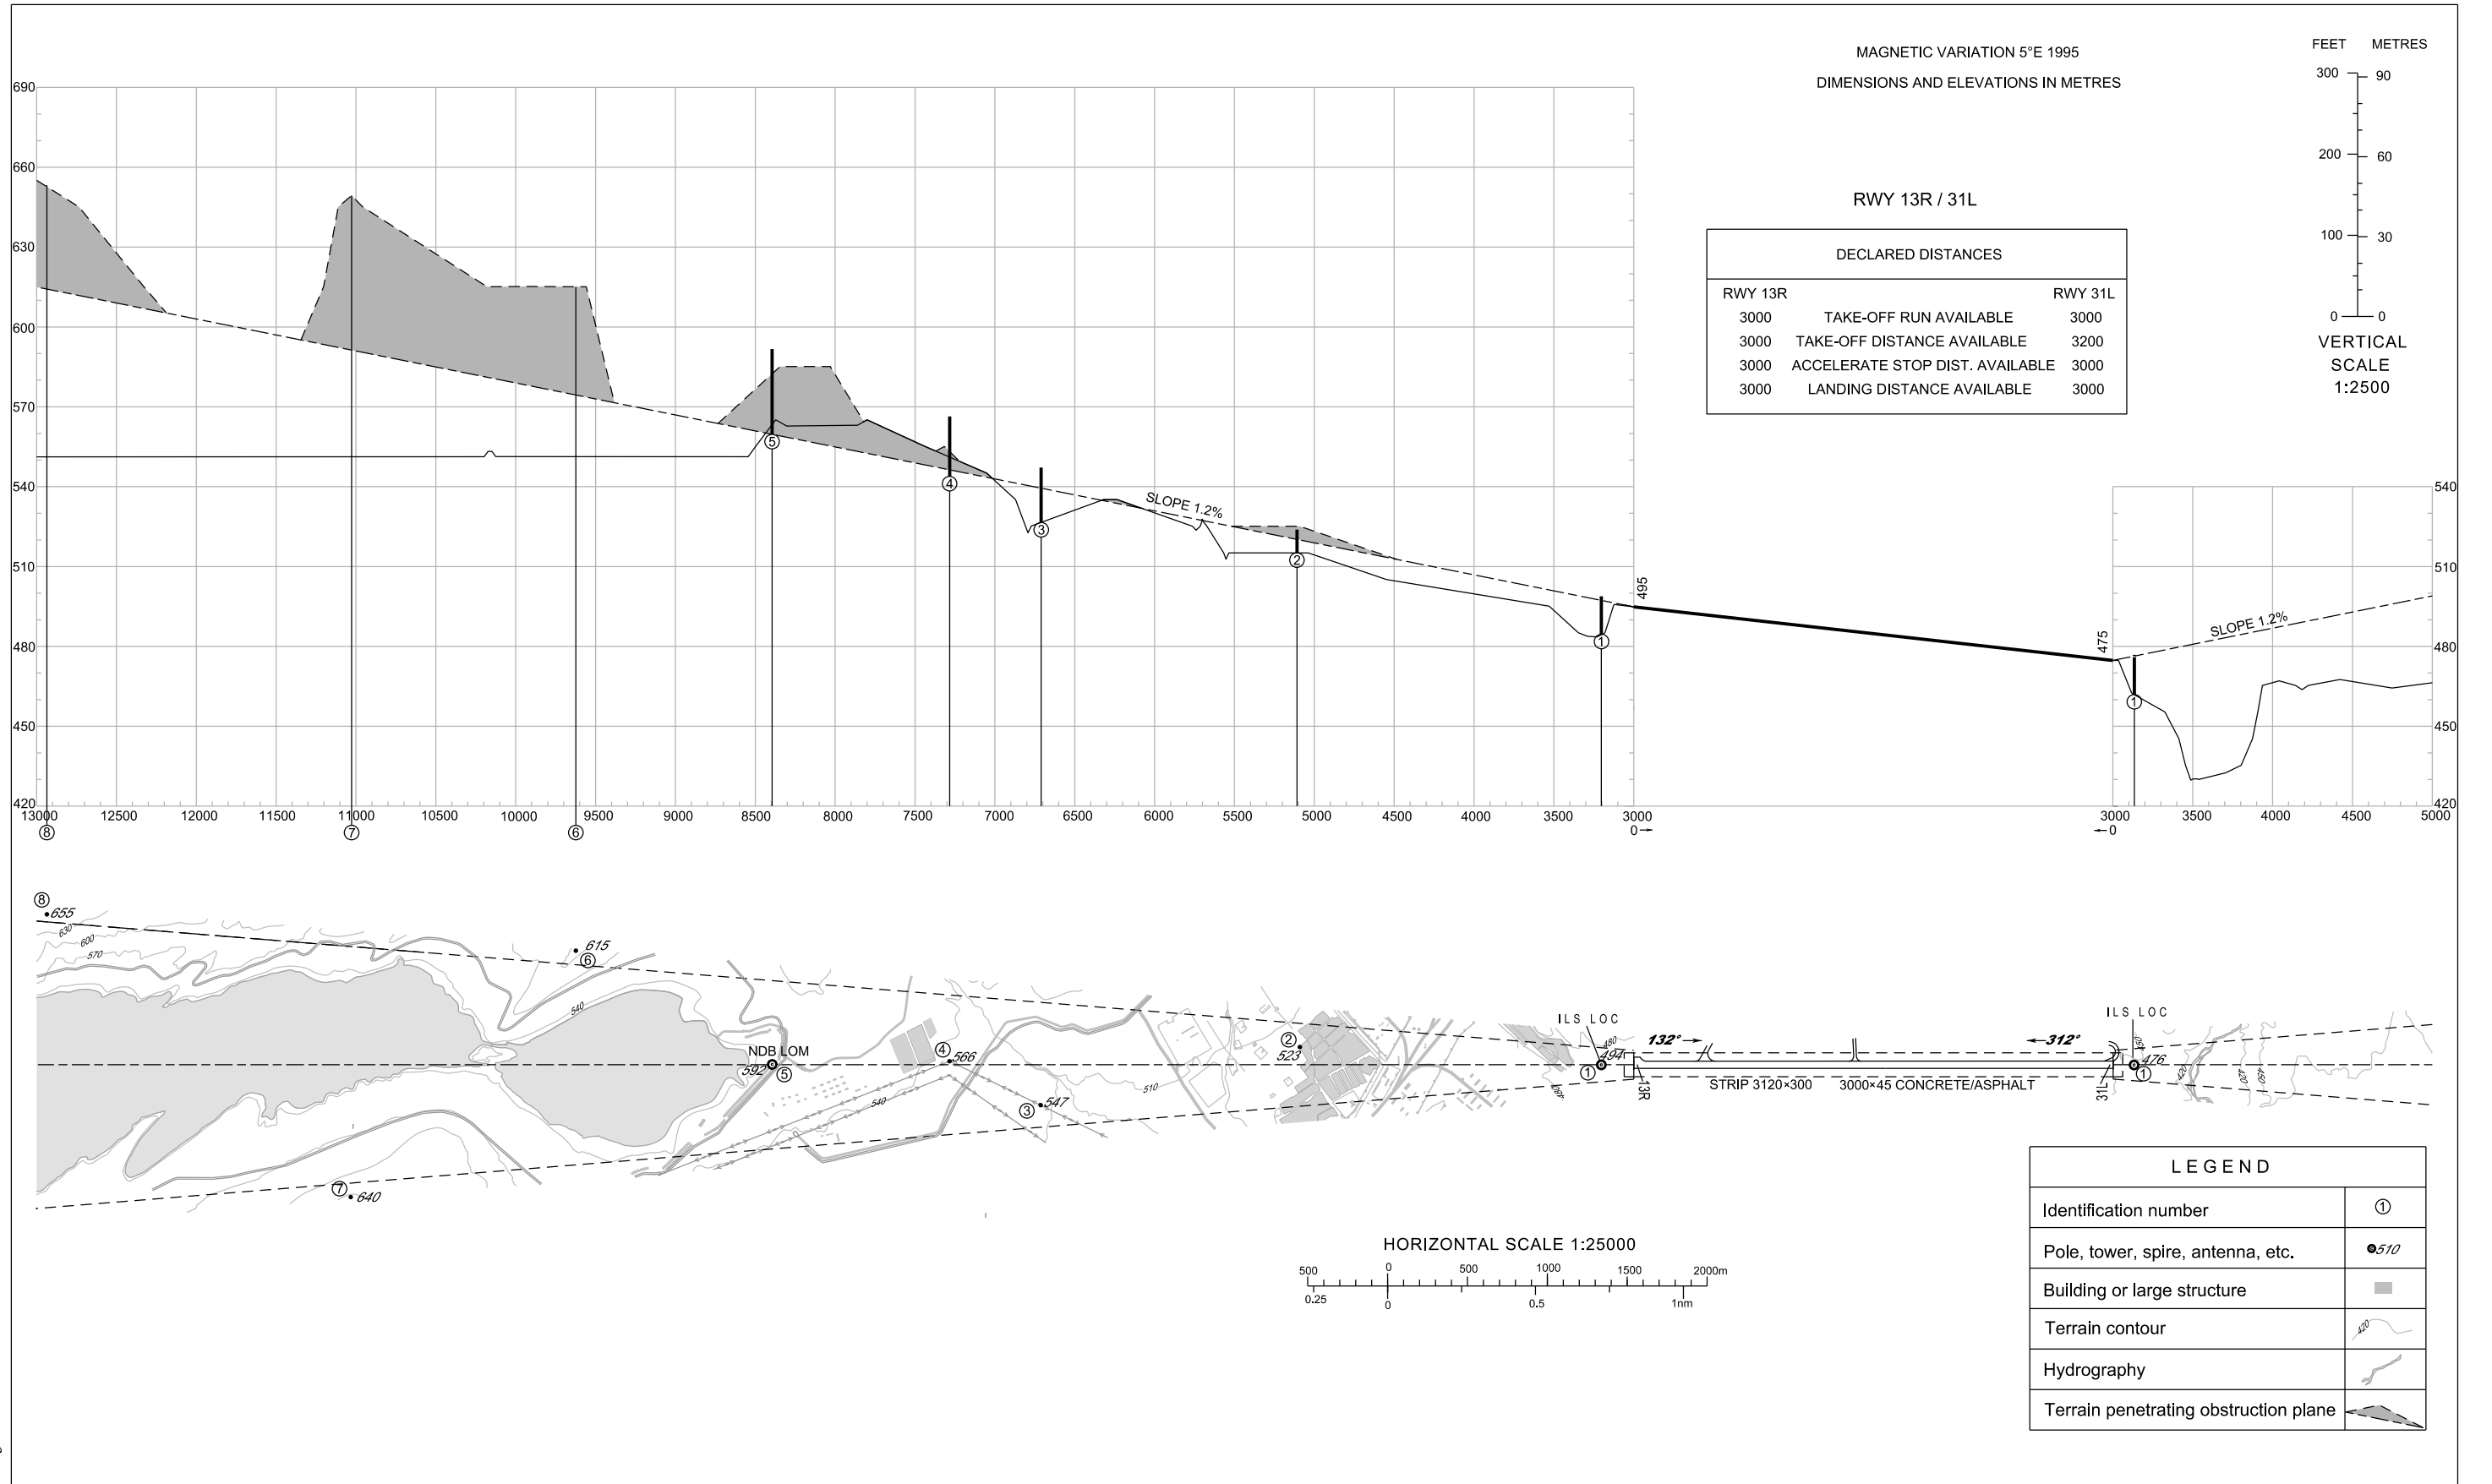

AERODROME OBSTACLE CHART - ICAO
TYPE A (OPERATING LIMITATIONS)

TBILISI /Tbilisi (UGTB)
RWY 13R / 31L

Changes: ASDA correction